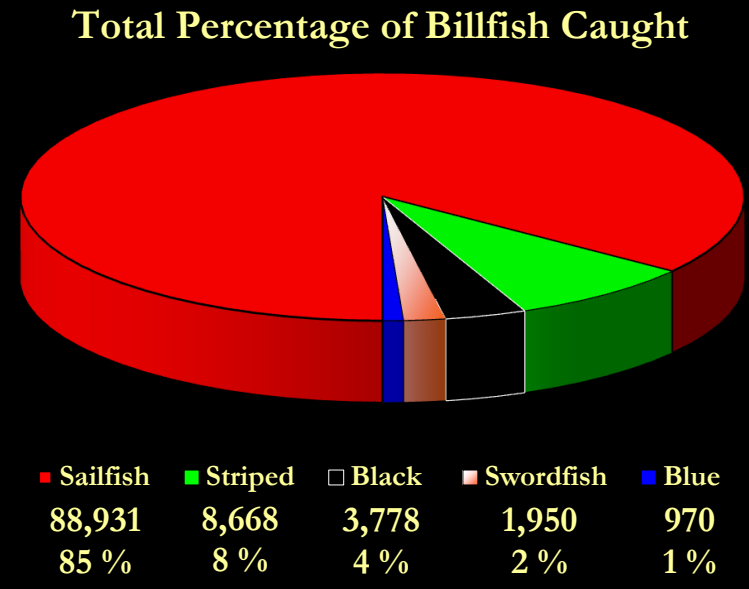

KENYAN SEASONAL CATCH RESULTS FROM 1984 TO 2011

* Please note that Sailfish, Tuna & Dorado numbers are indicated on the left axis while the number of all other species are on the right axis.