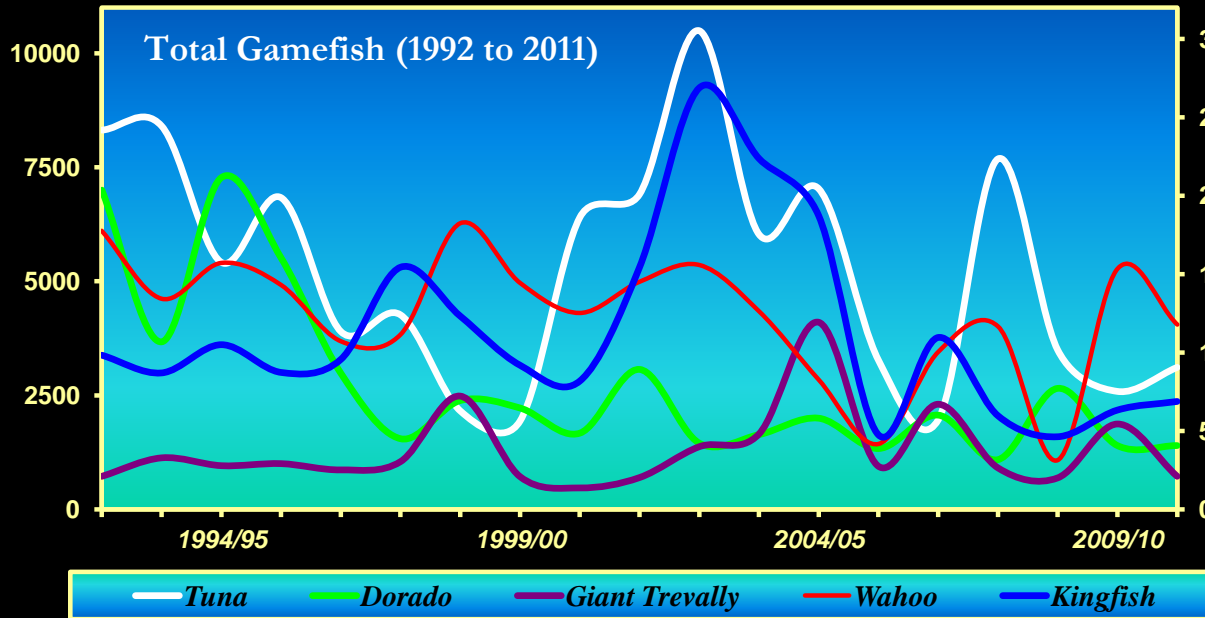

KENYAN SEASONAL CATCH RESULTS FROM 1984 TO 2011

* Please note that Sailfish, Tuna & Dorado numbers are indicated on the left axis while the number of all other species are on the right axis.