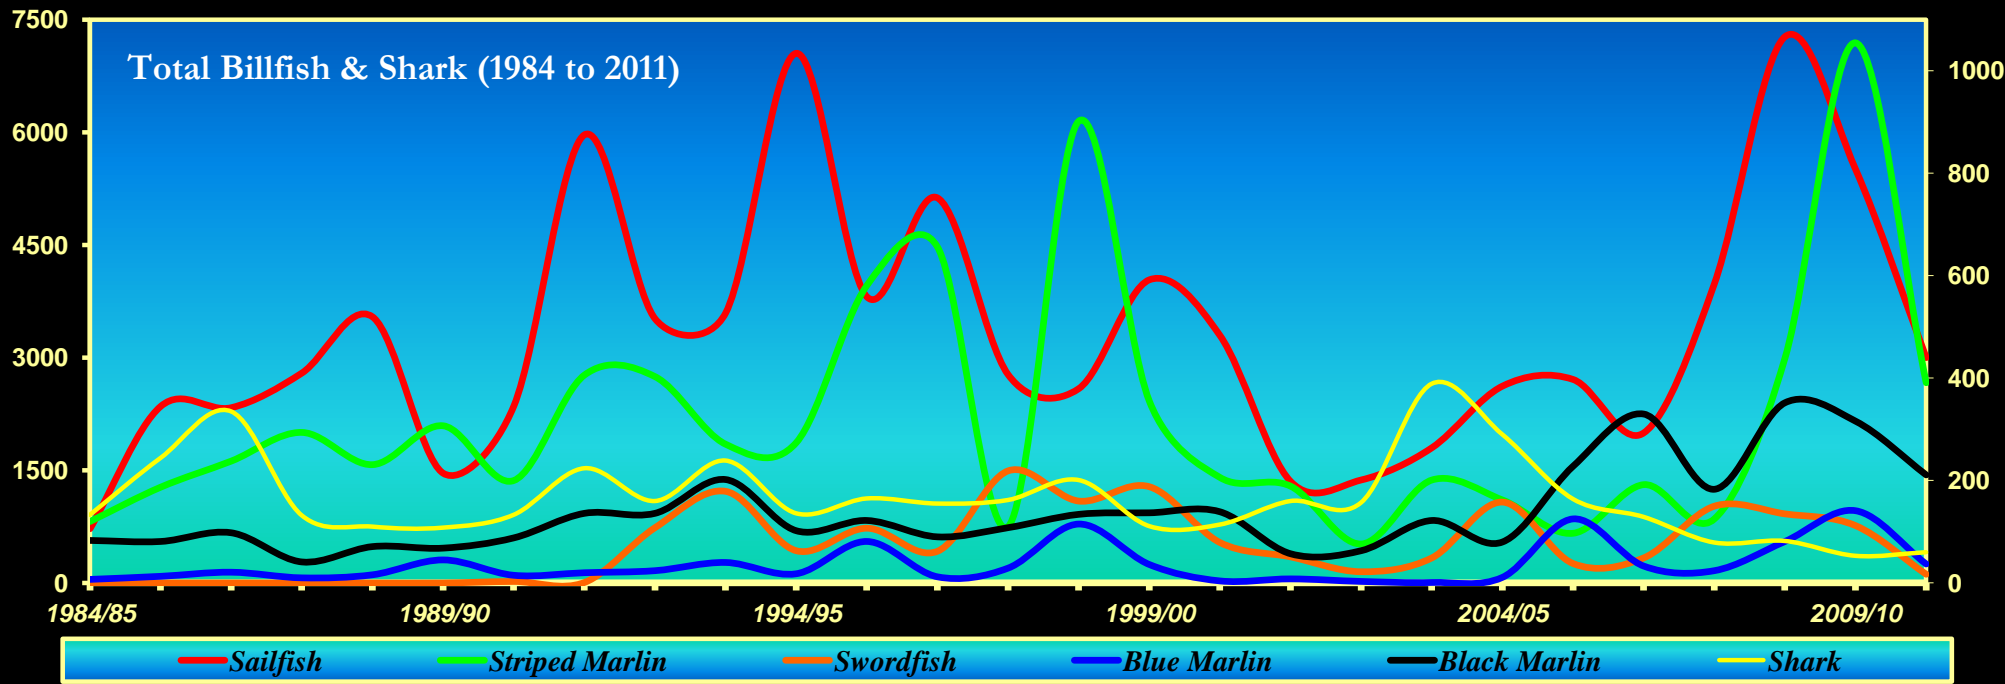

KENYAN SEASONAL CATCH RESULTS FROM 1984 TO 2011

* Please note that Sailfish, Tuna & Dorado numbers are indicated on the left axis while the number of all other species are on the right axis.