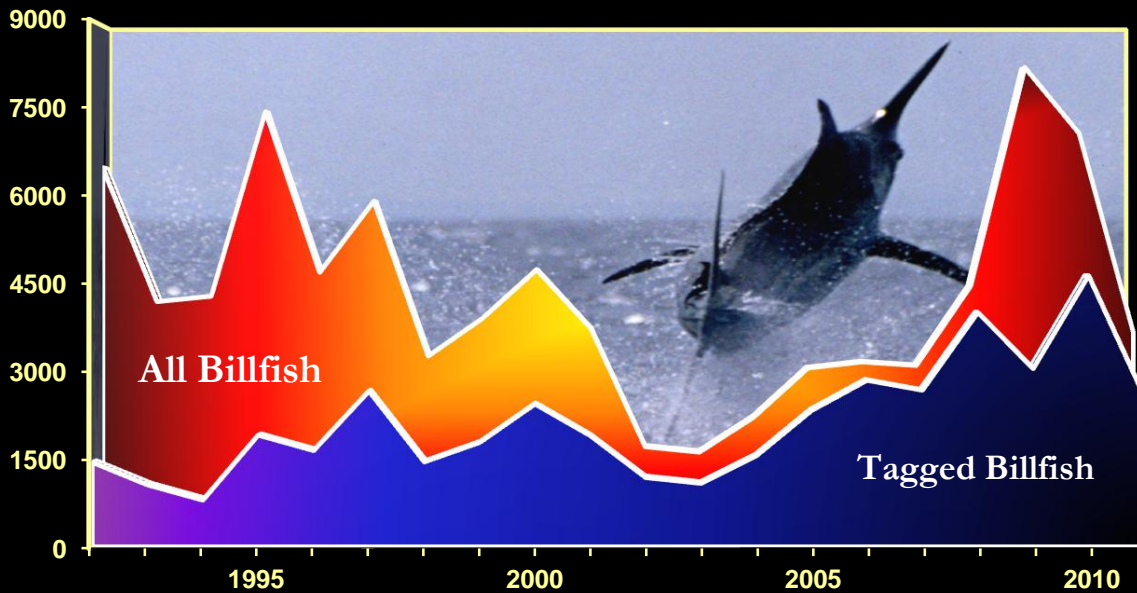

A.B.F. SEASONAL TAGGING RESULTS FROM 1991 TO 2011

Break Down of Total Fish Tagged

46,235 fish tagged in total, this includes 35,735 Sailfish, 6,379 Marlin, 1,017 Broadbill Swordfish & 3,148 Shark or Game Fish.

* Please note that sailfish numbers are indicated on the left axis while the number of all other species are on the right axis.