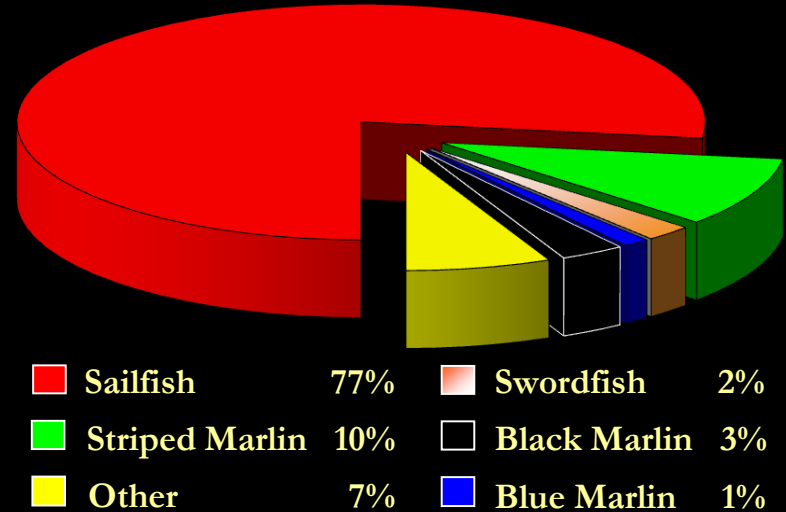

A.B.F. SEASONAL TAGGING RESULTS FROM 1991 TO 2011

Break Down of Total Fish Tagged

46,235 fish tagged in total, this includes 35,735 Sailfish, 6,379 Marlin, 1,017 Broadbill Swordfish & 3,148 Shark or Game Fish.

* Please note that sailfish numbers are indicated on the left axis while the number of all other species are on the right axis.