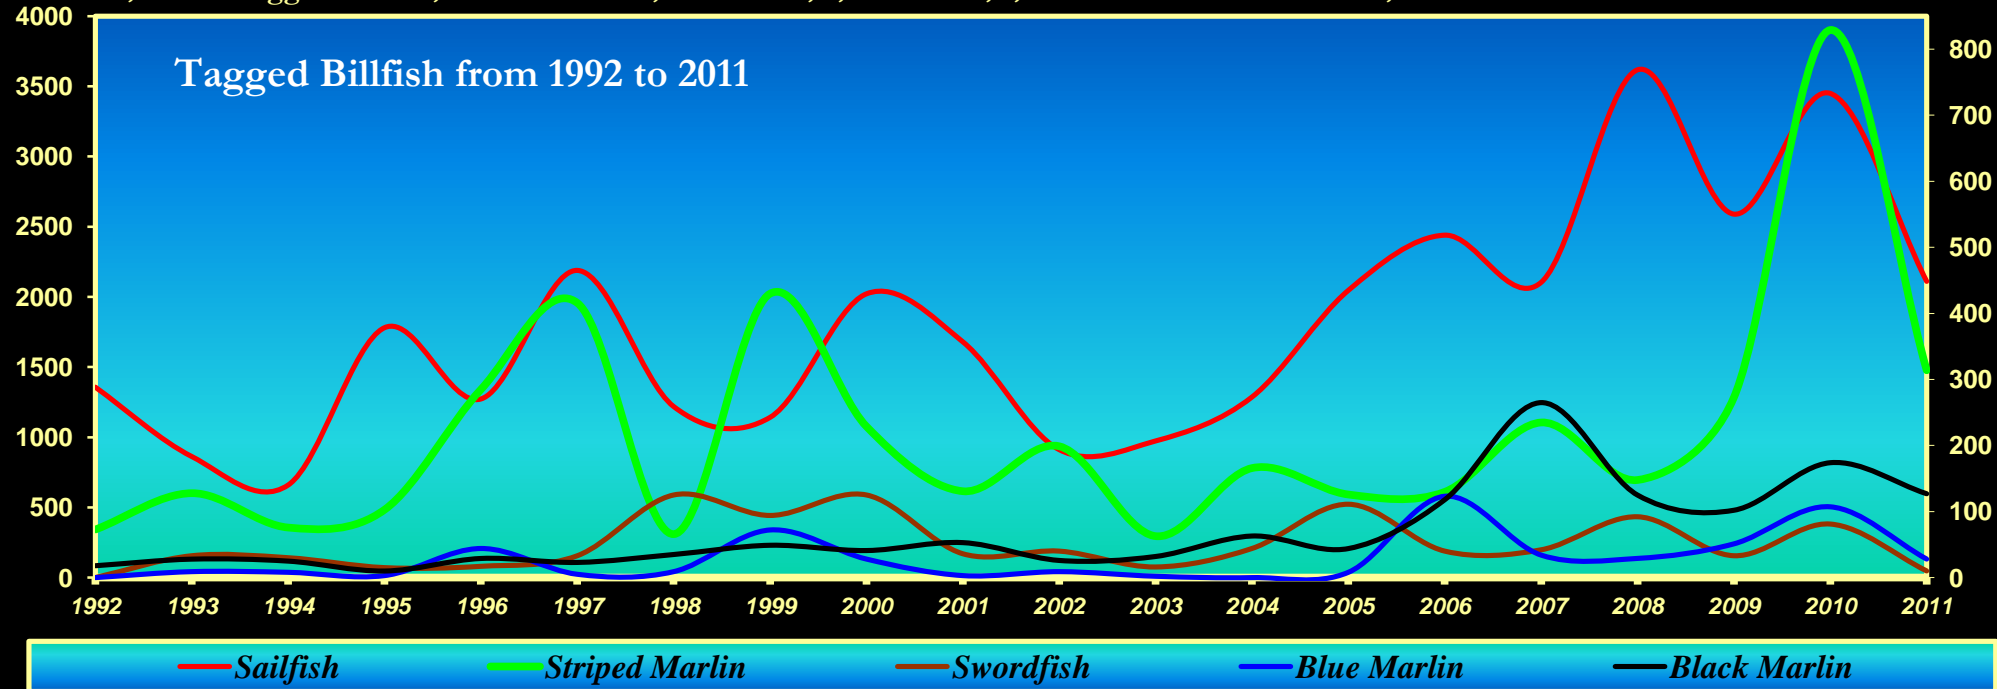

A.B.F. SEASONAL TAGGING RESULTS FROM 1991 TO 2011

Break Down of Total Fish Tagged

46,235 fish tagged in total, this includes 35,735 Sailfish, 6,379 Marlin, 1,017 Broadbill Swordfish & 3,148 Shark or Game Fish.

* Please note that sailfish numbers are indicated on the left axis while the number of all other species are on the right axis.